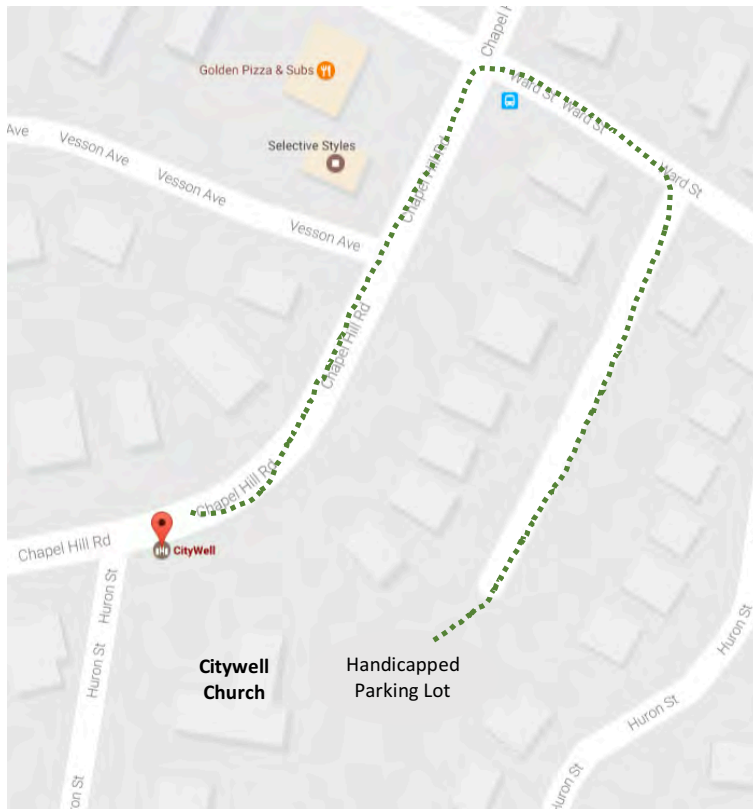

Parking at Citywell Church
2317 Chapel Hill Rd
Durham, NC 27707

General Parking:

Parking is available in acceptable locations along Chapel Hill Road and surrounding roads, including Huron Street, Ward Street, and Vesson Avenue (do not park in front of driveways, fire hydrants, or No Parking signs).

Accessible / Handicapped Parking:

Handicapped parking is available behind Citywell via an alley off of Ward Street. Here is a diagram showing how to get there.

Directions to the Citywell Handicapped Parking Lot, with Photos:

1. If you're facing Citywell from the street, go left (north) up Chapel Hill Road, and then turn right on Ward Street.

2. After the house on the corner...

3. ...turn right into the gravel alley. Follow this (you'll pass by a few houses)...

4. ...until you come to the Citywell lot. Consider backing in for easier exiting. Exit out the alley you came in.